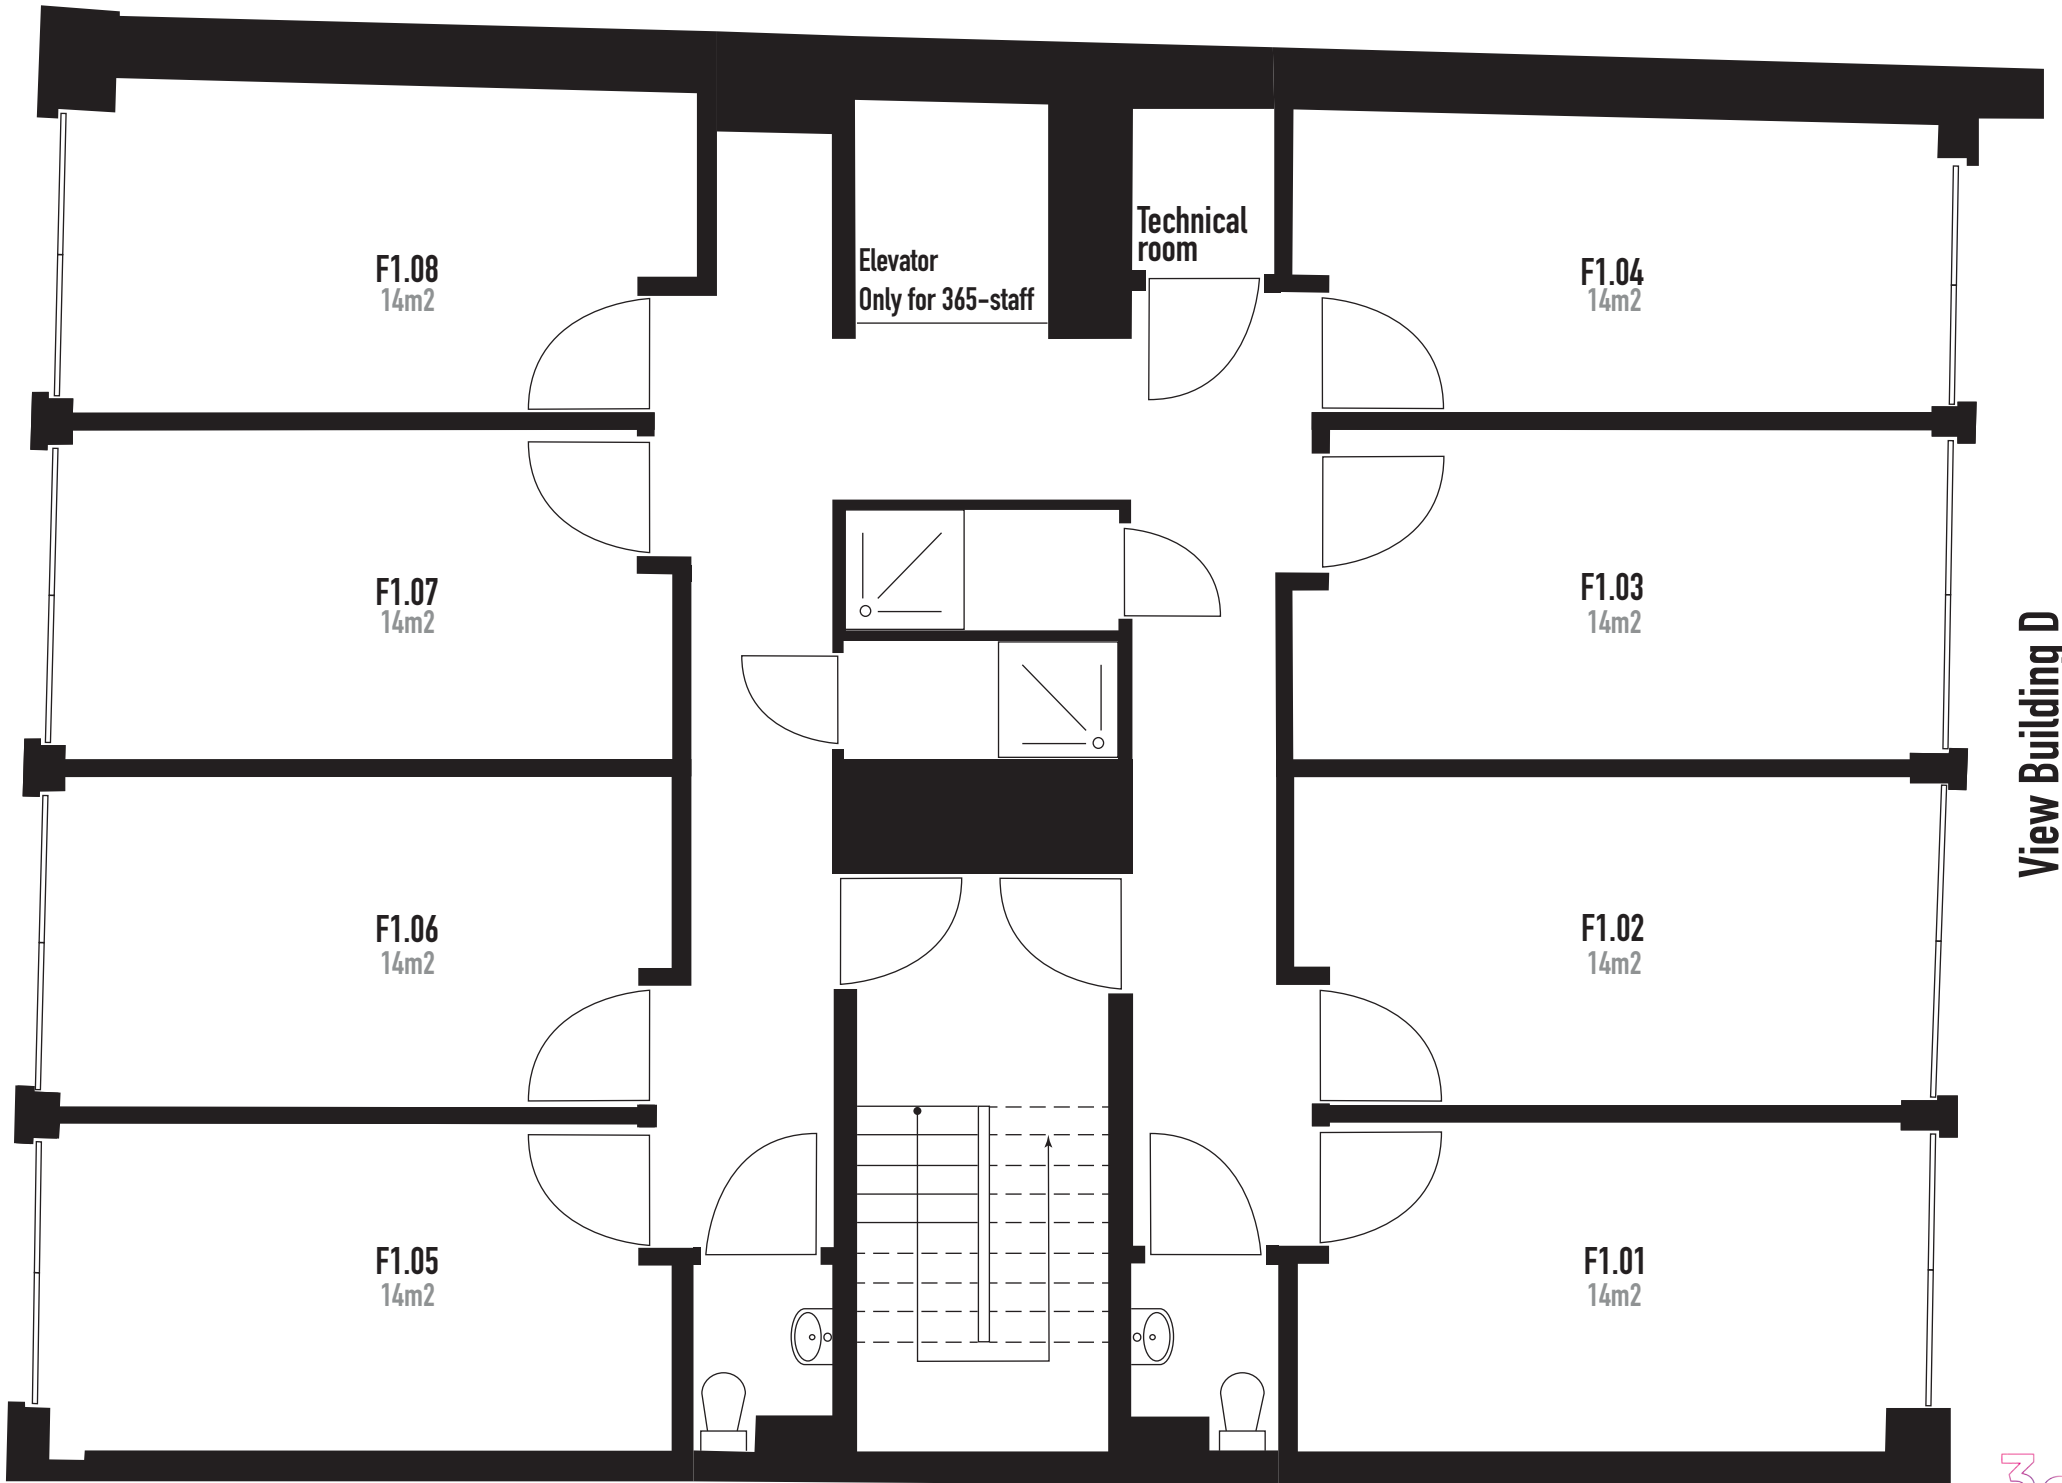

F1.08
14m²

Elevator
Only for 365-staff

Technical
room

F1.04
14m²

F1.07
14m²

F1.03
14m²

F1.06
14m²

F1.02
14m²

F1.05
14m²

F1.01
14m²

Avenue de la Couronne

View Building D

Avenue de la Couronne

View Building D

Avenue de la Couronne

View Building D

Avenue de la Couronne

View Building D