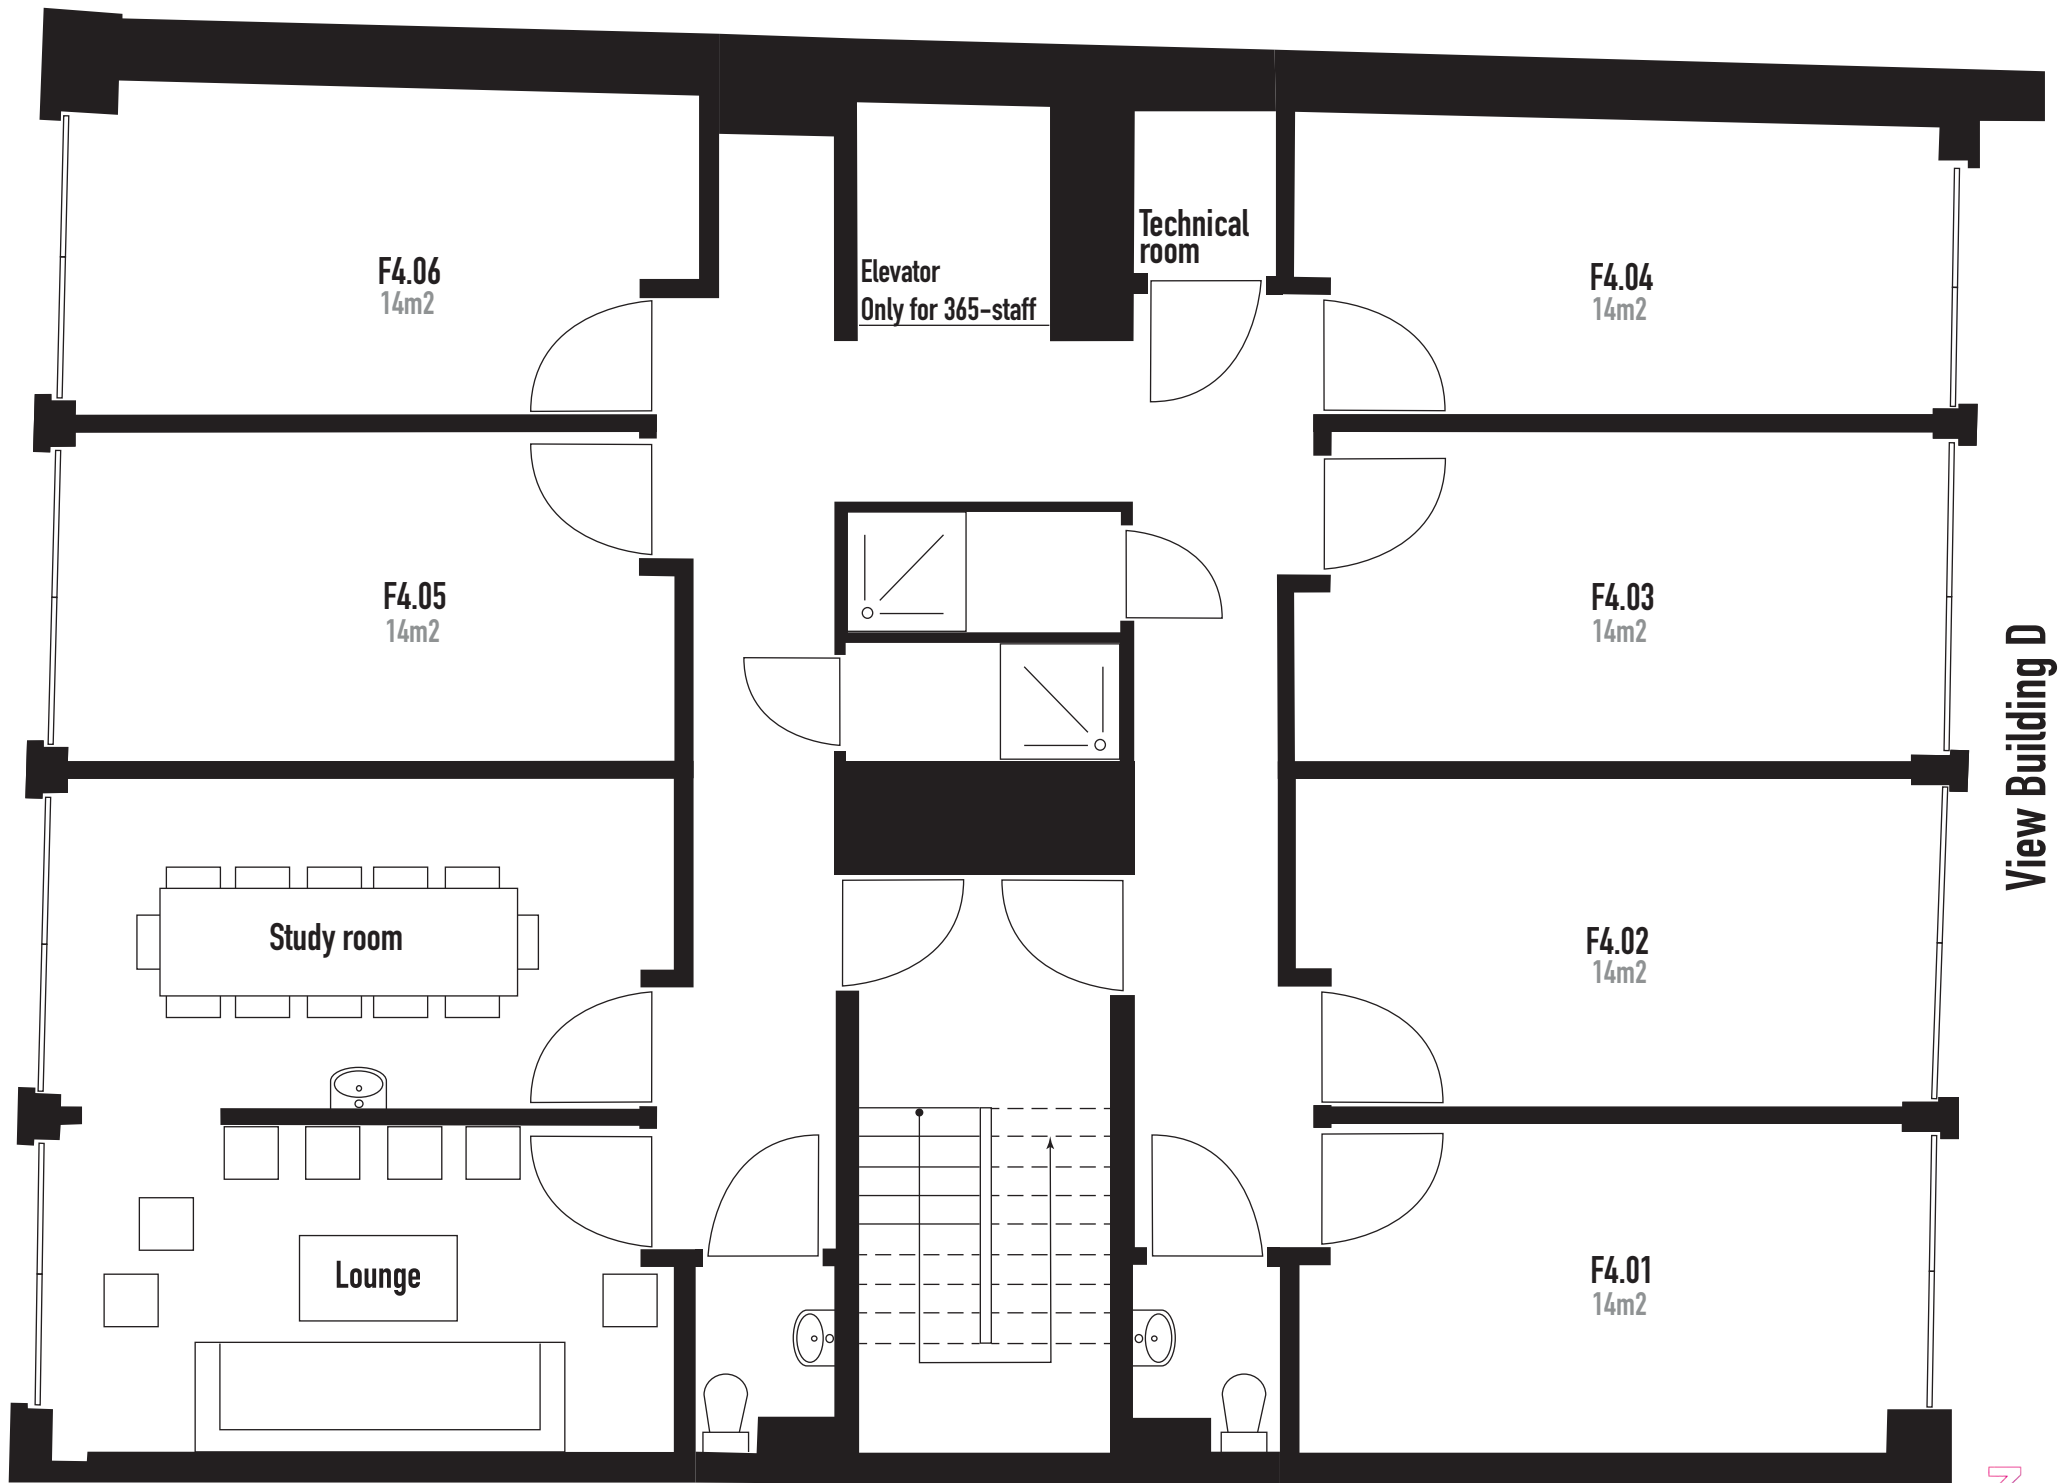

F1.08
14m²

Elevator
Only for 365-staff

Technical
room

F1.04
14m²

F1.07
14m²

F1.03
14m²

F1.06
14m²

F1.02
14m²

F1.05
14m²

F1.01
14m²

Avenue de la Couronne

View Building D

Avenue de la Couronne

View Building D

Avenue de la Couronne

View Building D

Avenue de la Couronne

View Building D