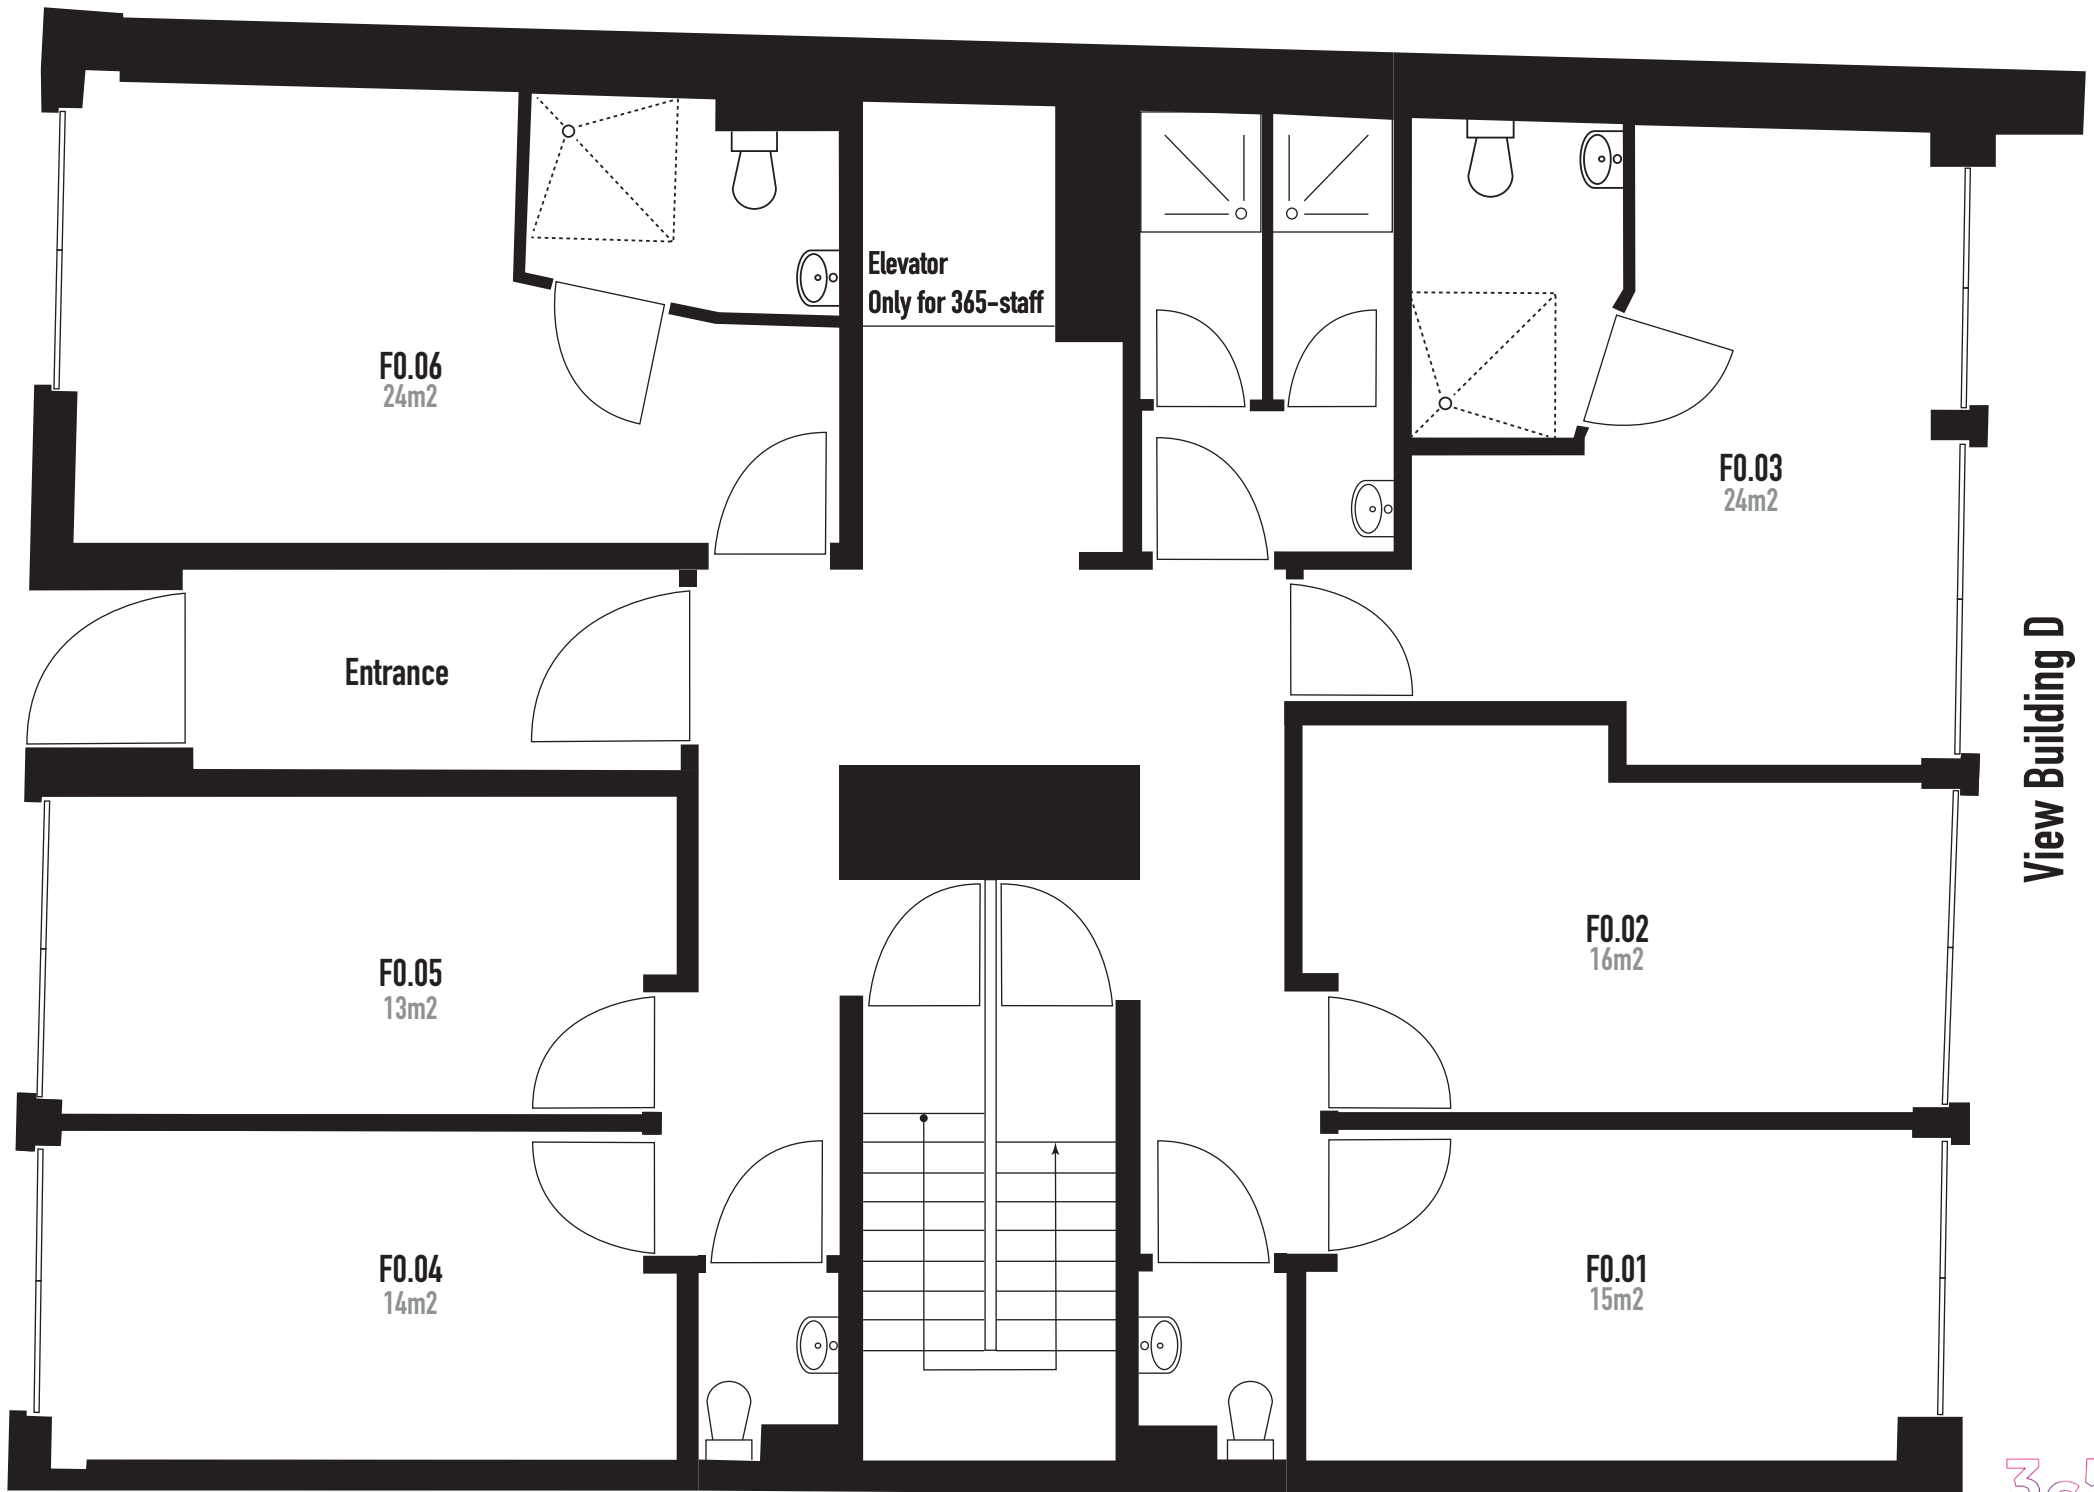

Rue César Franck

Av. de la couronne

Rue César Franck

Av. de la Couronne

Avenue de la Couronne

View Building D

Avenue de la Couronne

View Building D

F1.08
14m²

Elevator
Only for 365-staff

Technical
room

F1.04
14m²

F1.07
14m²

F1.03
14m²

F1.06
14m²

F1.02
14m²

F1.05
14m²

F1.01
14m²

Avenue de la Couronne

View Building D

Avenue de la Couronne

View Building D

Avenue de la Couronne

View Building D

Avenue de la Couronne

View Building D