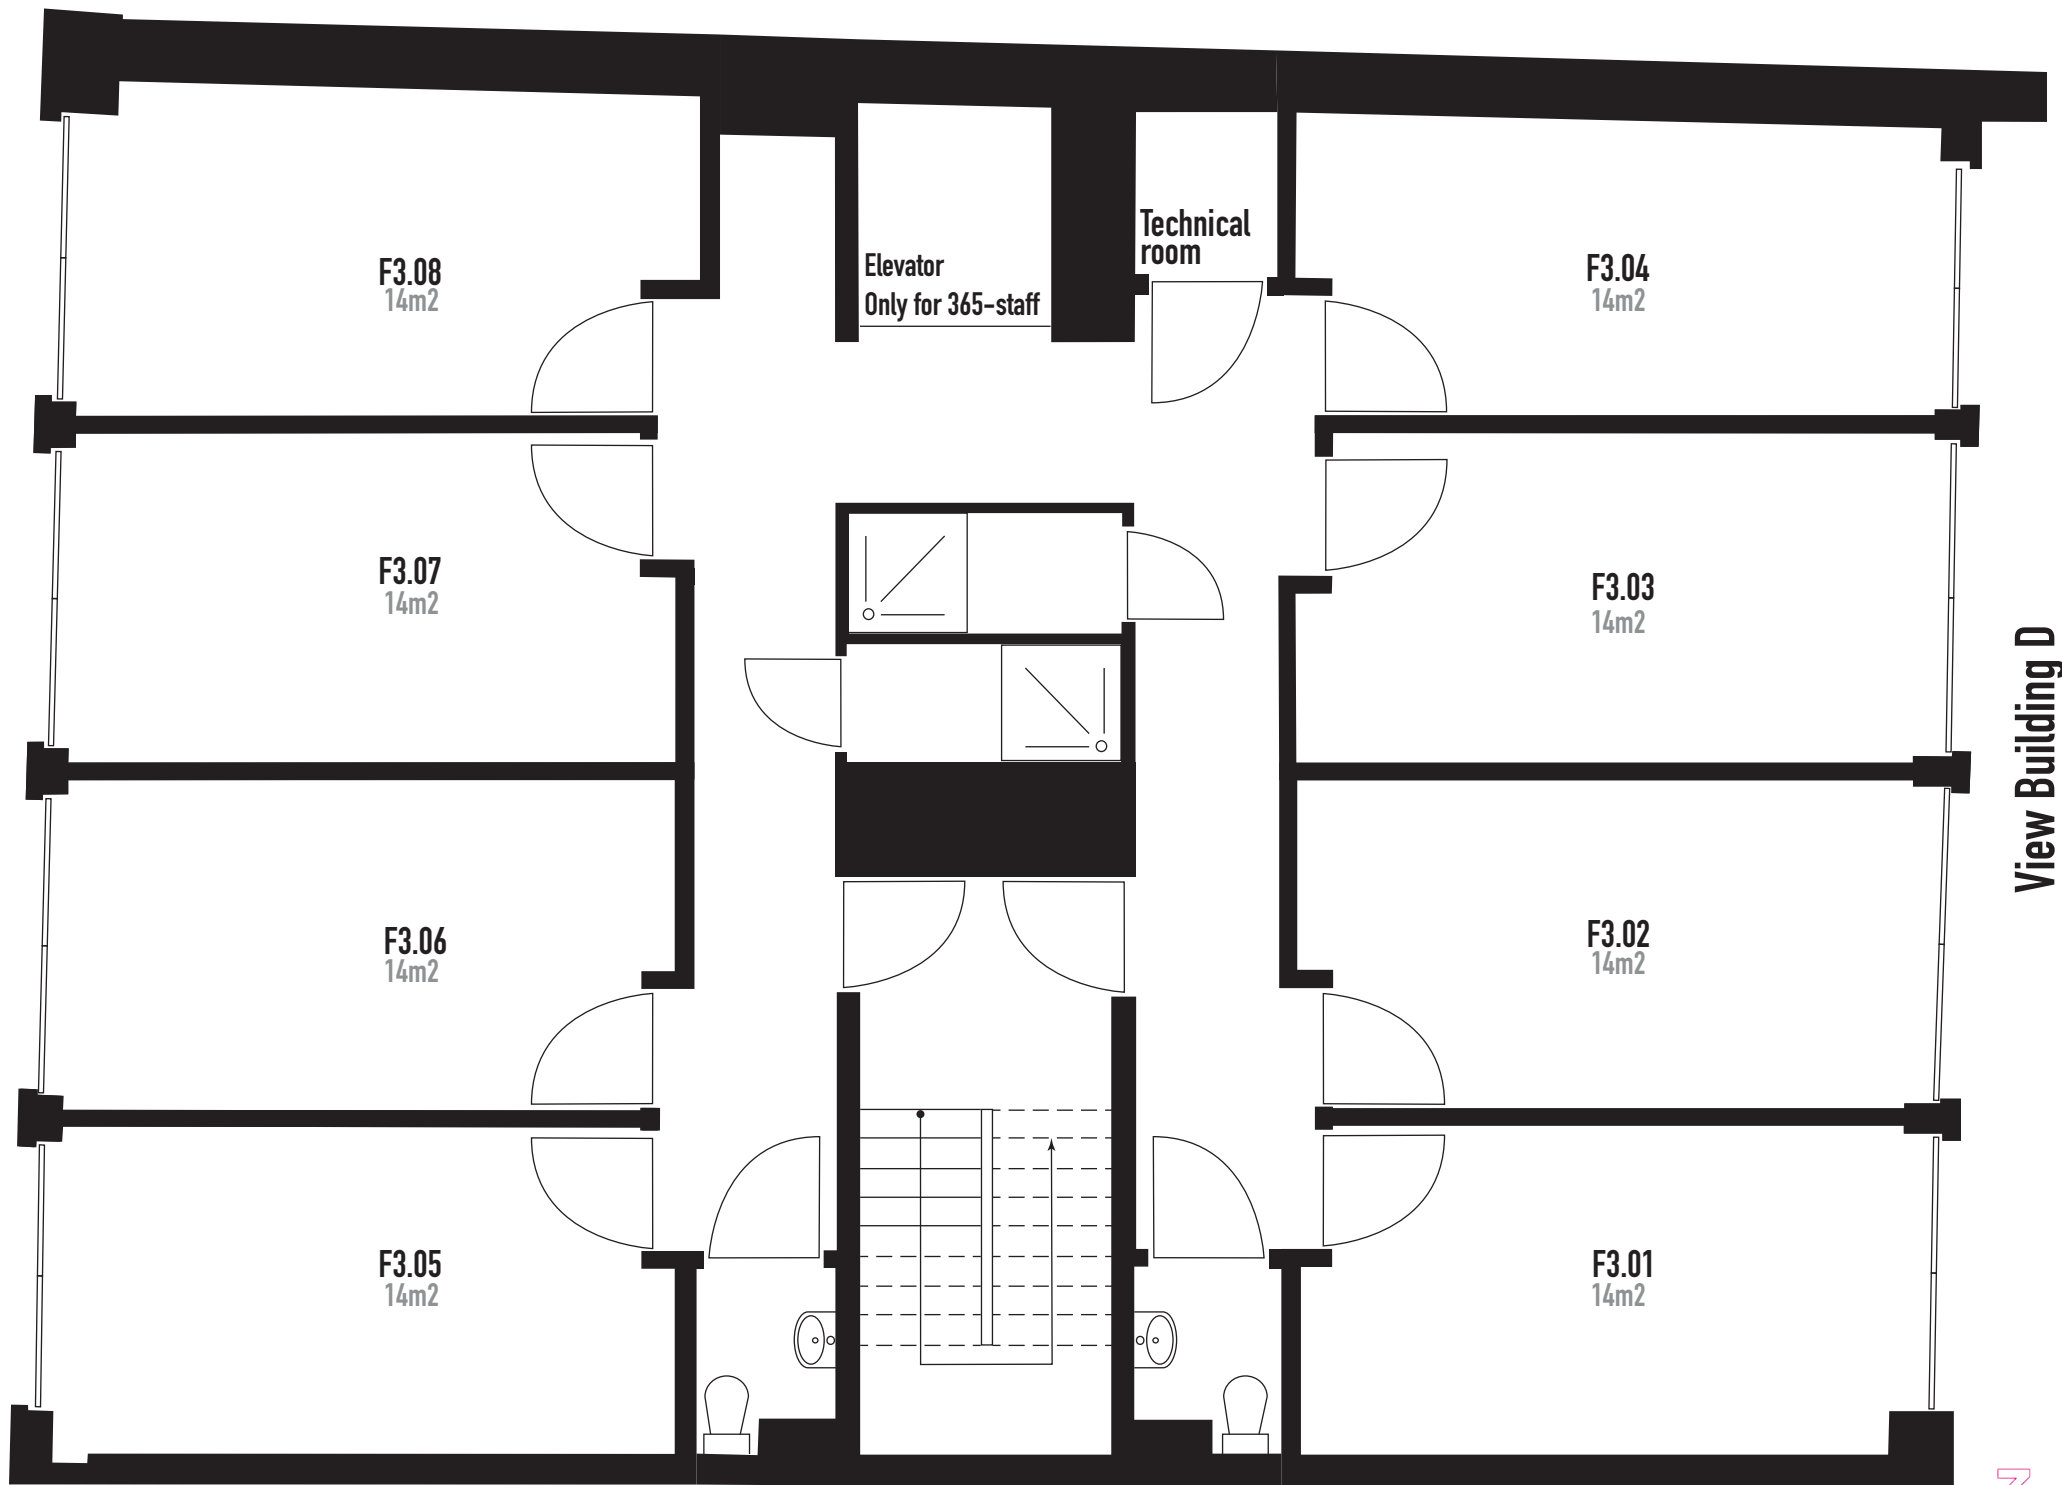

F1.08
14m²

Elevator
Only for 365-staff

Technical
room

F1.04
14m²

F1.07
14m²

F1.03
14m²

F1.06
14m²

F1.02
14m²

F1.05
14m²

F1.01
14m²

Avenue de la Couronne

View Building D

Avenue de la Couronne

View Building D

Avenue de la Couronne

View Building D

Avenue de la Couronne

View Building D